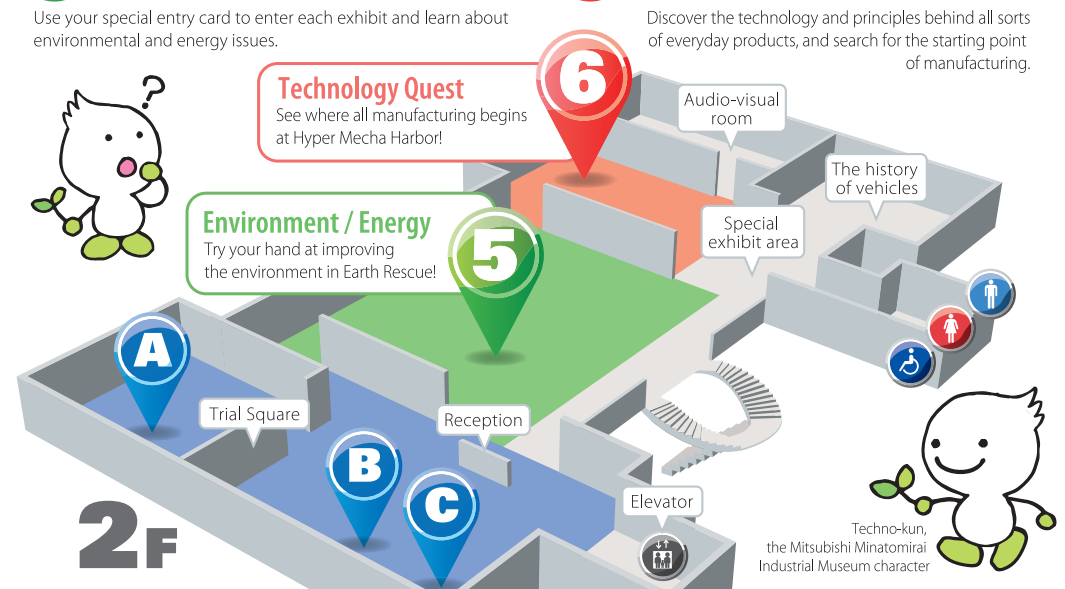

# Experience the Technology, Discover Scientific Frontiers

The interactive Mitsubishi Minatomirai Industrial Museum offers visitors a rare chance to touch and experience cutting-edge technology and learn at the same time.

**1 Aerospace**

Featuring MRJ Flight Challenge and actual old and new rocket engines, this exhibit demonstrates Japanese excellent cutting-edge aerospace exploration technology.

**2 Ocean**

Experience Japan's unique ocean surveying and deep-sea exploration through realistic large-sized models and videos.

**5 Environment / Energy**

Use your special entry card to enter each exhibit and learn about environmental and energy issues.

**6 Technology Quest**

Discover the technology and principles behind all sorts of everyday products, and search for the starting point of manufacturing.

**3 Daily Life Discovery**

In the Pittari Smart Home, you can discover the eco-friendly lifestyle it offers while playing games and having fun.

**4 Transportation**

Experience the latest earth-conscious traffic and transportation technology, using simulators and a large diorama.