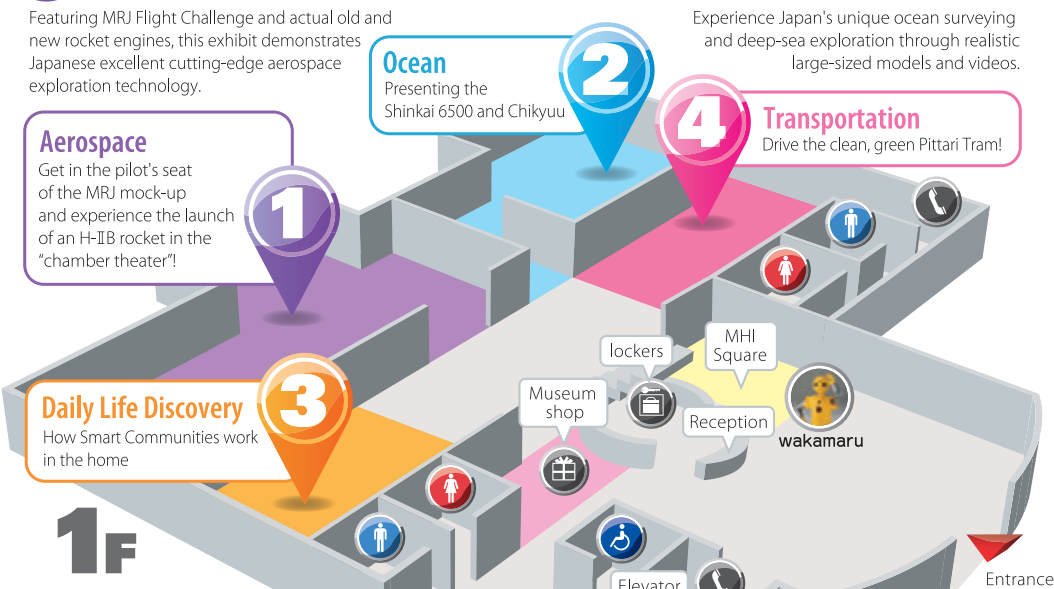

# Experience the Technology, Discover Scientific Frontiers

The interactive Mitsubishi Minatomirai Industrial Museum offers visitors a rare chance to touch and experience cutting-edge technology and learn at the same time.

**1 Aerospace**

Featuring MRJ Flight Challenge and actual old and new rocket engines, this exhibit demonstrates Japanese excellent cutting-edge aerospace exploration technology.

**2 Ocean**

Experience Japan's unique ocean surveying and deep-sea exploration through realistic large-sized models and videos.

**5 Environment / Energy**

Use your special entry card to enter each exhibit and learn about environmental and energy issues.

**6 Technology Quest**

Discover the technology and principles behind all sorts of everyday products, and search for the starting point of manufacturing.

**3 Daily Life Discovery**

In the Pittari Smart Home, you can discover the eco-friendly lifestyle it offers while playing games and having fun.

**4 Transportation**

Experience the latest earth-conscious traffic and transportation technology, using simulators and a large diorama.